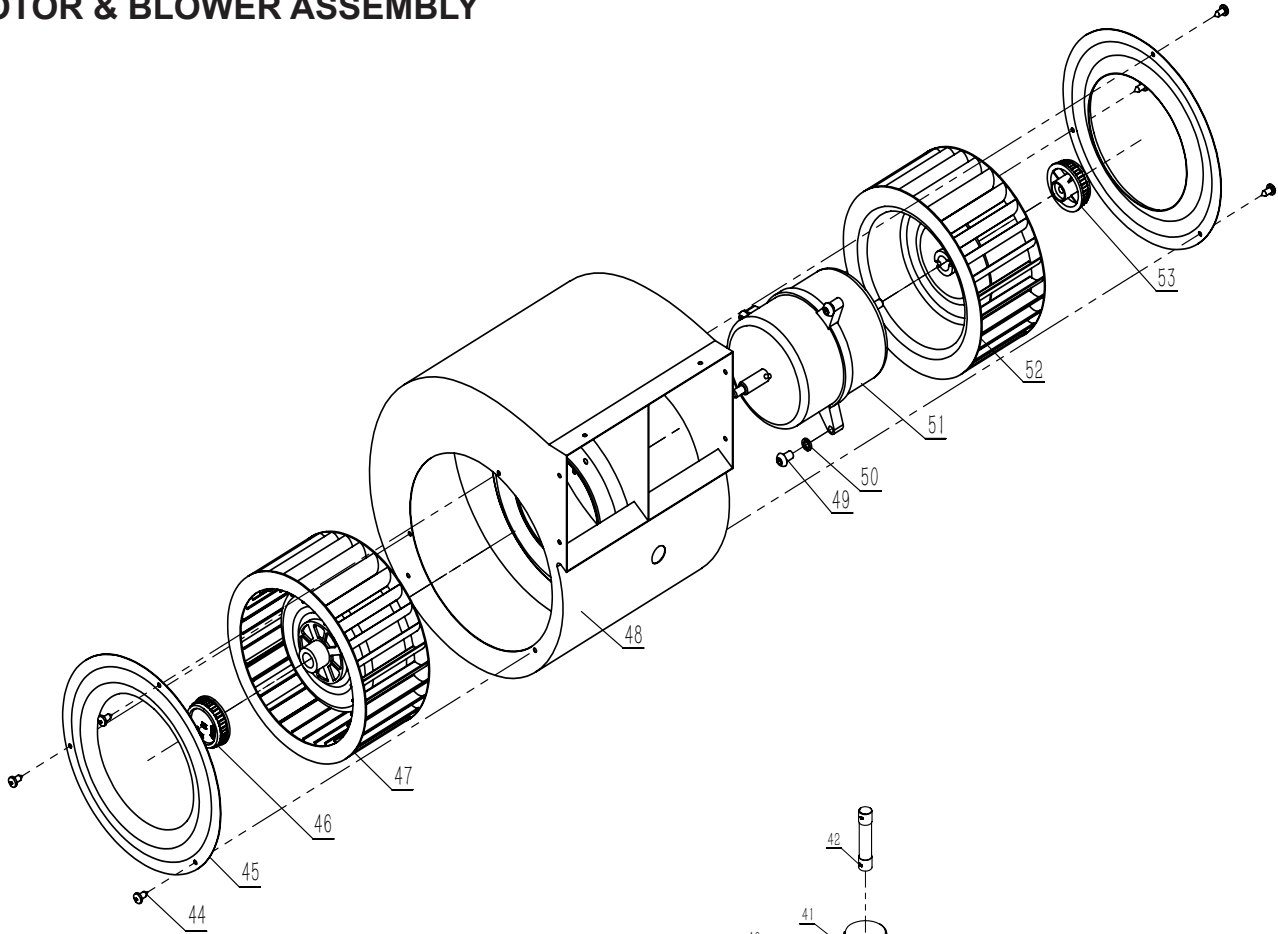

PARTS EXPLOSION

MOTOR & BLOWER ASSEMBLY

CONTROL PANEL ASSEMBLY