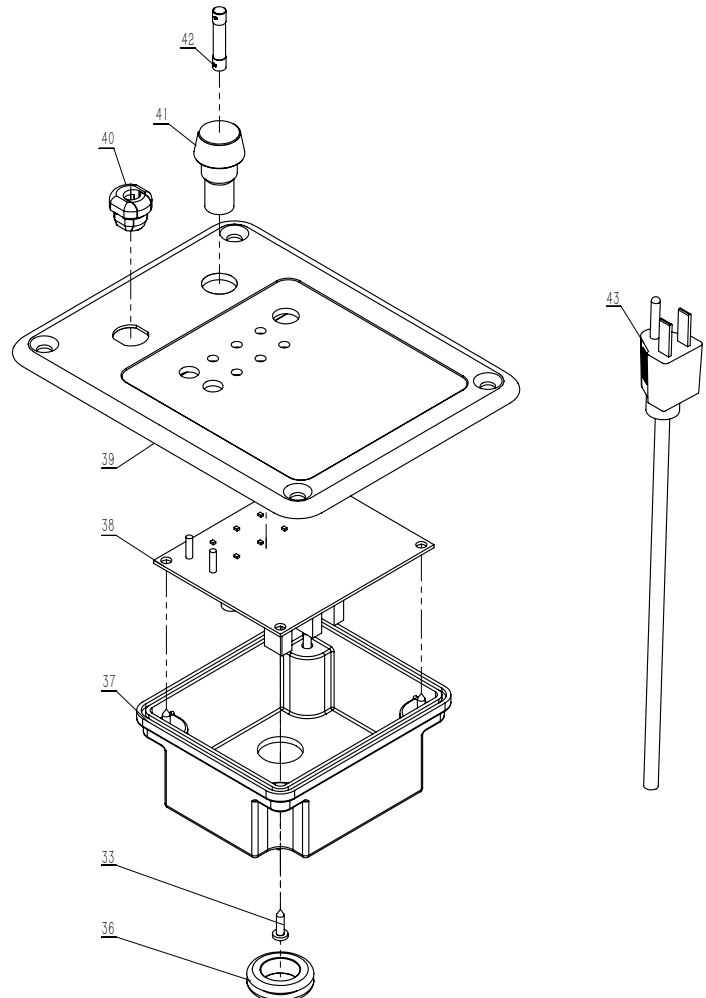

NOTE: Please reference the Manufacturer's Part Number when calling for Replacement Parts. For Parts under Warranty, the Serial Number of your machine is required.